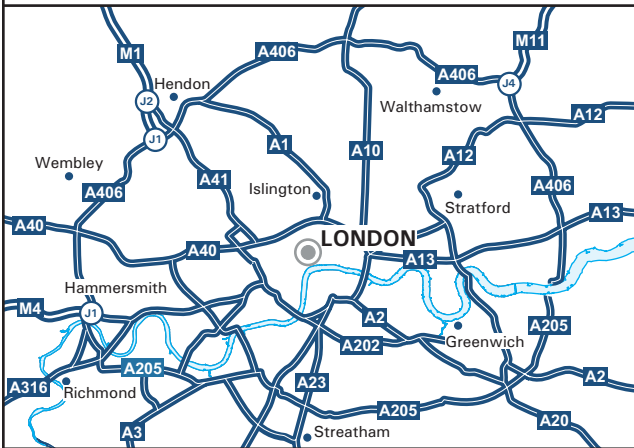

The Chambers of
Harendra de Silva QC

5 Bell Yard
London, WC2A 2JR
T: 0207 556 5500
DX: LDE - 494

email: briefsin@argentchambers.co.uk
www.argentchambers.co.uk

Tube

Blackfriars is on the Circle & District Line.
Chancery Lane is on the Central Line.
Temple is on the Circle and the District Lines.

Train

The nearest train station is Blackfriars or City Thameslink.
For further information about train times and fares, please
telephone National Rail Enquiries Line on 08457 48 49 50.

Bus

Buses 4, 11, 15, 23, 26, 76, 172 & 341 all stop on Fleet Street.
For 24 hour bus information call the London Travel Information
Line on 020 7222 1234.